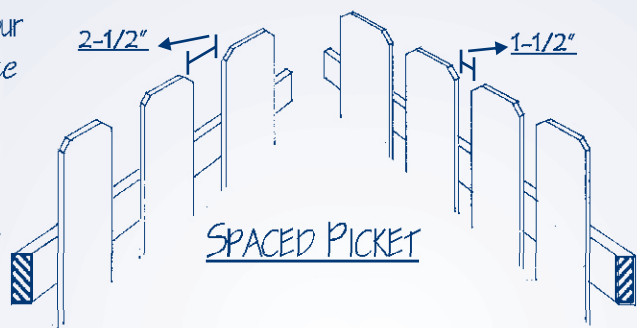

CW CUSTOM WOOD

PICKET TOPS AND PANEL SHAPES

We choose to construct our fences with Eastern White Cedar (EWC) wood. Through experience, we find the grading and quality of EWC to be the most consistent. It is naturally resistant to decay and insects. As time passes EWC will weather to a pleasant silvery gray. In our custom wood shop, our craftsmen can build a wide array of fence types including spaced picket, shadowbox and solid-privacy. There are also many picket designs available, as shown above. Typically posts are pressure-treated SYP,

SOLID BOARD

however, wood fence can also be installed on galvanized steel posts. In our shop we can build tapered and/or stepped panels for those transition areas

where a tall privacy fence meets a lower fence. And we construct our panels with the ability to rack, or be mounted up slopes. Gates are often a focal point of a fence and can be built to be a design accent, such as a domed gate in a straight fence. Upgrade to larger posts with decorative post caps to increase the effect.

SHADOWBOX

MW MANUFACTURED WOOD PANELS

MILLED STOCKADE

Milled stockade and Lattice-Top products are prefabricated at the mill and are in stock items. The Stockade is available in spruce at 4', 5', 6' and 8' heights and in cedar at 6' high only. The Lattice-Top is EWC and available in 6' only.

LATTICE TOP

ENGLISH HURDLE

English Hurdle, and Spindle fence are our most custom wood fences. These two styles are made of EWC and can be made to your specifications. They are available in heights of 3' to 5'. English hurdle is the perfect aesthetic fence for climbing roses and is functional as well. With the proper wire and gating, it also meets pool code. Spindle is a classic design of yesteryear.