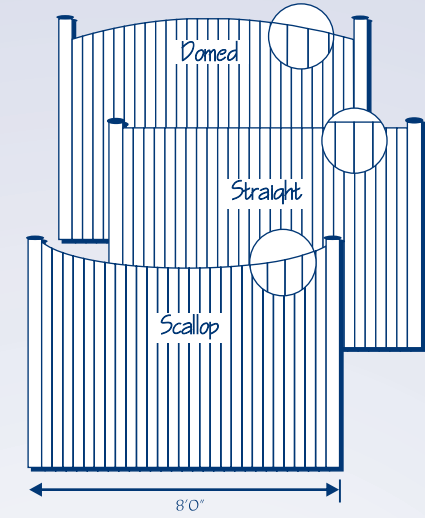

CW CUSTOM WOOD

PICKET TOPS AND PANEL SHAPES