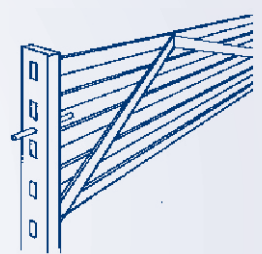

SOLID BOARD

however, wood fence can also be installed on galvanized steel posts. In our shop we can build tapered and/or stepped panels for those transition areas

where a tall privacy fence meets a lower fence. And we construct our panels with the ability to rack, or be mounted up slopes. Gates are often a focal point of a fence and can be built to be a design accent, such as a domed gate in a straight fence. Upgrade to larger posts with decorative post caps to increase the effect.

SHADOWBOX

MW MANUFACTURED WOOD PANELS

MILLED STOCKADE

Milled stockade and Lattice-Top products are prefabricated at the mill and are in stock items. The Stockade is available in spruce at 4', 5', 6' and 8' heights and in cedar at 6' high only. The Lattice-Top is EWC and available in 6' only.

LATTICE TOP

ENGLISH HURDLE

English Hurdle, and Spindle fence are our most custom wood fences. These two styles are made of EWC and can be made to your specifications. They are available in heights of 3' to 5'. English hurdle is the perfect aesthetic fence for climbing roses and is functional as well. With the proper wire and gating, it also meets pool code. Spindle is a classic design of yesteryear.