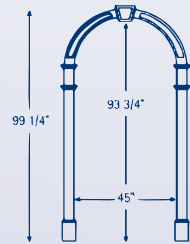

MF Maintenance Free

*For more information see the ActiveYards Brochure.

ALUMINUM*

ActiveYards aluminum is the ultimate in "Estate" style fencing. It is designed to replicate wrought iron fences, without the maintenance. Integrates well with landscaping and many styles meet pool code. Available in black, and metallic pewter.

VINYL PVC*

Durable ActiveYards PVC Vinyl Fencing. There

are many styles available, many of which simulate classic wood designs. Vinyl-PVC fences are great for privacy and accent fencing. They serve as great

backdrop for landscaping. Gates and arbors are also available. Vinyl-PVC fence is available in the following colors: white, sand, wicker and Cambium (red cedar wood grain).

A ARBORS

PVC

Wood

EI EXPERT INSTALLATION

Our goal at The Fence Authority is to provide the most complete and comprehensive home improvement experience. We start by visiting the mills where the raw products are produced, so we can monitor the quality of the products for your yard long before it gets to our yard. This allows us to provide the finest materials available to enhance your outdoor living space. If you don't have time to do your own fence, let one of our skilled installers do it for you. We have the finest craftsmen in the business installing our fences and they are not subcontractors. Not only will you love your new fence, but also, as a finishing touch we will rake and seed the area disturbed for the fence posts.

DIY FOR THE DO-IT-YOURSELFERS

For the handy homeowner, we provide the most complete do-it-yourself center in the business. Shop online or stop by our showroom so we may assist you in choosing from one of