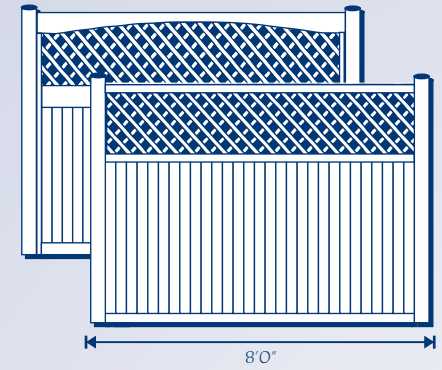

SOLID BOARD

however, wood fence can also be installed on galvanized steel posts. In our shop we can build tapered and/or stepped panels for those transition areas

where a tall privacy fence meets a lower fence. And we construct our panels with the ability to rack, or be mounted up slopes. Gates are often a focal point of a fence and can be built to be a design accent, such as a domed gate in a straight fence. Upgrade to larger posts with decorative post caps to increase the effect.

SHADOWBOX

MW MANUFACTURED WOOD PANELS

MILLED STOCKADE

Milled stockade and Lattice-Top products are prefabricated at the mill and are in stock items. The Stockade is available in spruce at 4', 5', 6' and 8' heights and in cedar at 6' high only. The Lattice-Top is EWC and available in 6' only.

LATTICE TOP

ENGLISH HURDLE

English Hurdle, and Spindle fence are our most custom wood fences. These two styles are made of EWC and can be made to your specifications. They are available in heights of 3' to 5'. English hurdle is the perfect aesthetic fence for climbing roses and is functional as well. With the proper wire and gating, it also meets pool code. Spindle is a classic design of yesteryear.