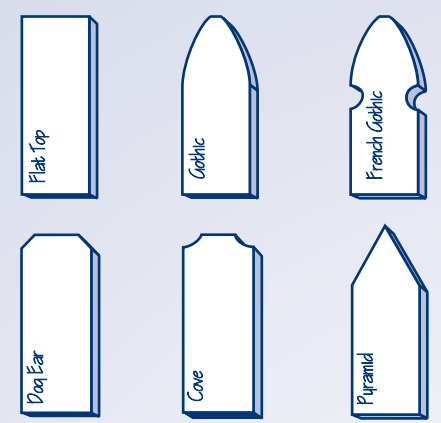

CW CUSTOM WOOD

PICKET TOPS AND PANEL SHAPES

We choose to construct our fences with Eastern White Cedar (EWC) wood. Through experience, we find the grading and quality of EWC to be the most consistent. It is naturally resistant to decay and insects. As time passes EWC will weather to a pleasant silvery gray. In our custom wood shop, our craftsmen can build a wide array of fence types including spaced picket, shadowbox and solid-privacy. There are also many picket designs available, as shown above. Typically posts are pressure-treated SYP,

SOLID BOARD

however, wood fence can also be installed on galvanized steel posts. In our shop we can build tapered and/or stepped panels for those transition areas

where a tall privacy fence meets a lower fence. And we construct our panels with the ability to rack, or be mounted up slopes. Gates are often a focal point of a fence and can be built to be a design accent, such as a domed gate in a straight fence. Upgrade to larger posts with decorative post caps to increase the effect.

SHADOWBOX

MW MANUFACTURED WOOD PANELS

MILLED STOCKADE

Milled stockade and Lattice-Top products are prefabricated at the mill and are in stock items. The Stockade is available in spruce at 4', 5', 6' and 8' heights and in cedar at 6' high only. The Lattice-Top is EWC and available in 6' only.

LATTICE TOP

ENGLISH HURDLE

English Hurdle, and Spindle fence are our most custom wood fences. These two styles are made of EWC and can be made to your specifications. They are available in heights of 3' to 5'. English hurdle is the perfect aesthetic fence for climbing roses and is functional as well. With the proper wire and gating, it also meets pool code. Spindle is a classic design of yesteryear.