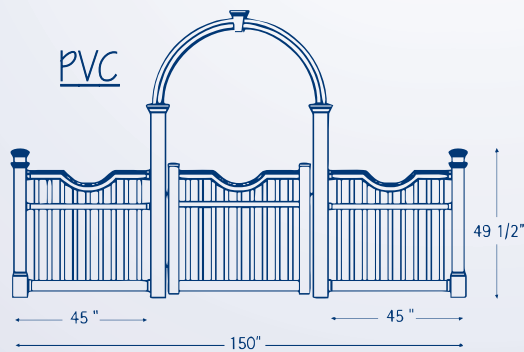

A ARBORS

PVC